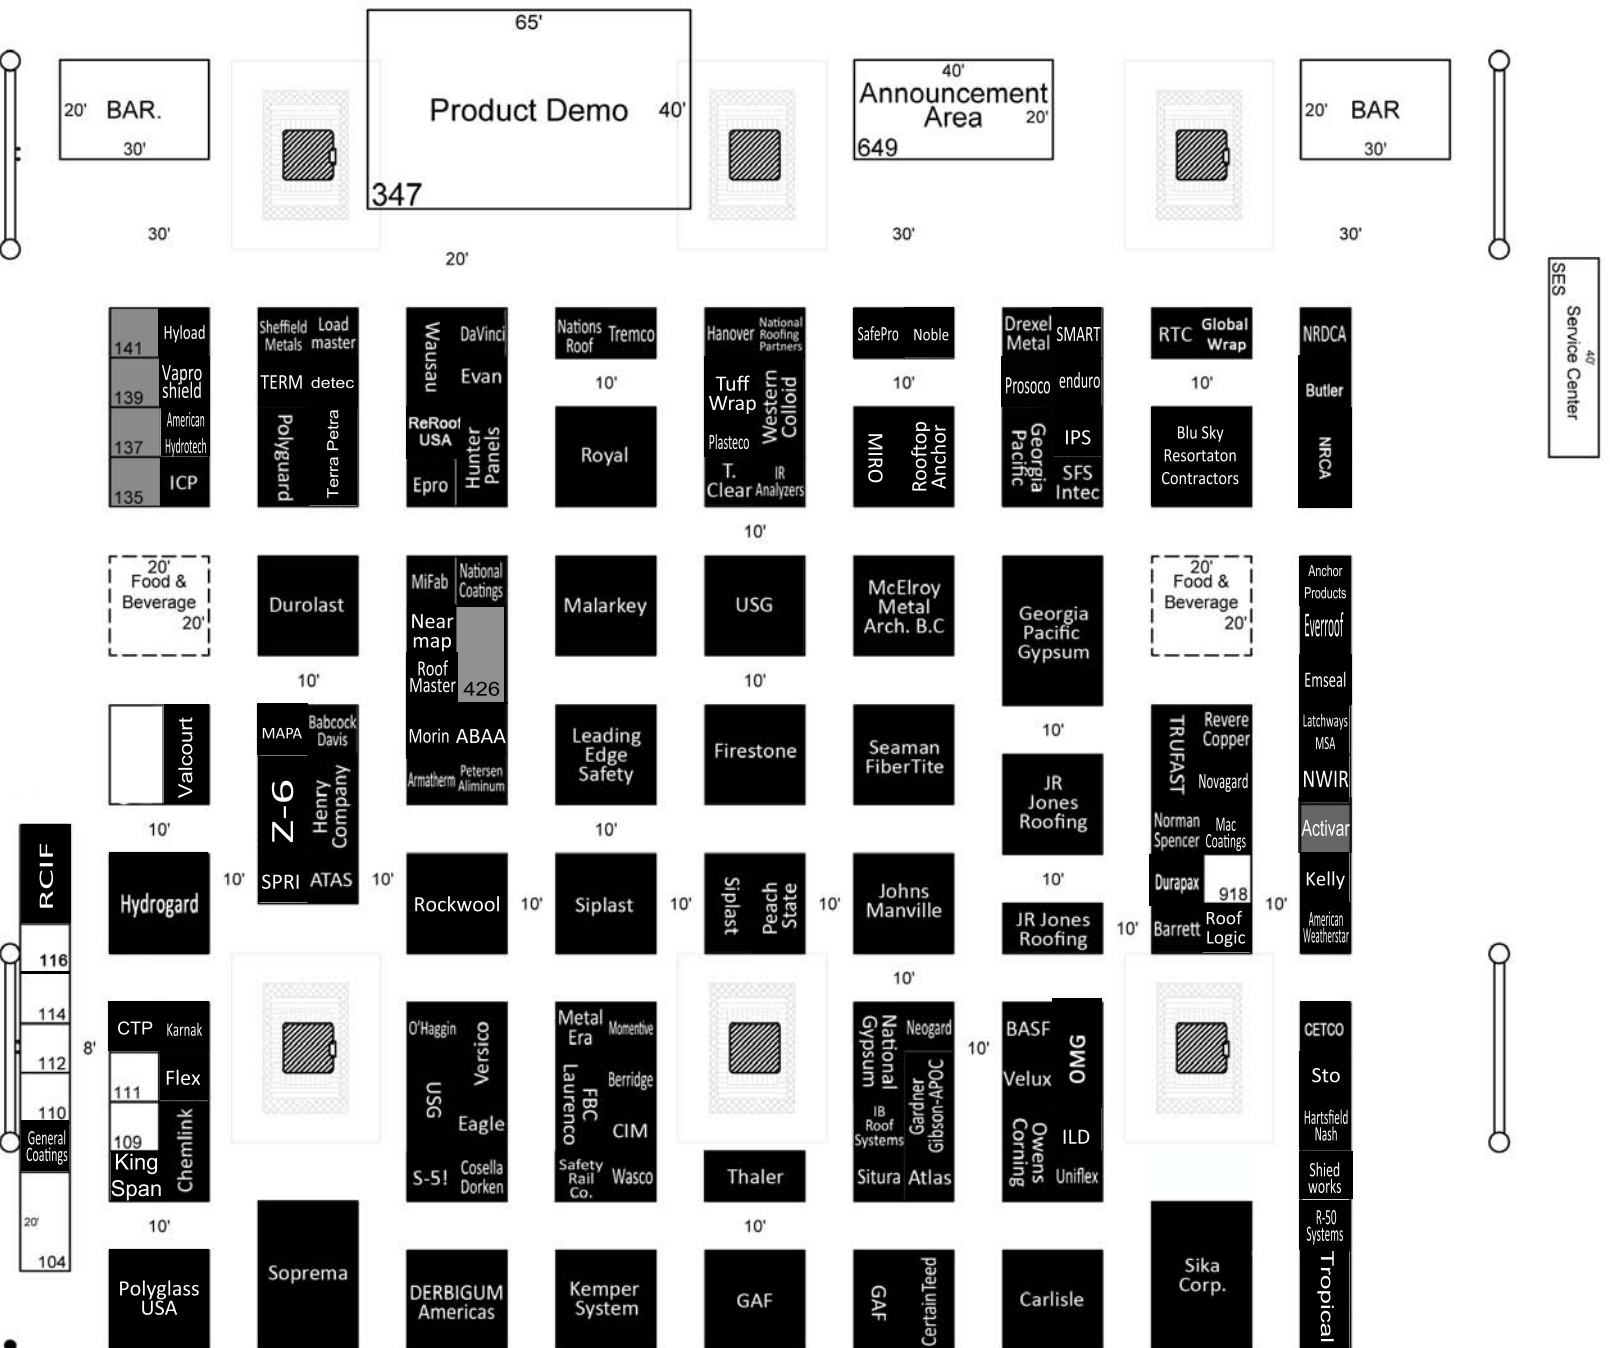

### Houston, TX

Dimension	Size	Qty	SqFt
10'x10'	100	101	10,100
10'x20'	200	33	6,600
10'x30'	300	1	300
10'x40'	400	1	400
20'x20'	400	20	8,000
20'x30'	600	3	1,800
20'x40'	800	1	800
40'x65'	2,600	1	2,600

Totals: 161 30,600

Trade Show Dates:  
March 24-25, 2018

MAIN  
ENTRANCE